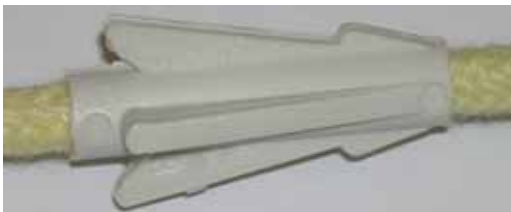

DIRECTIONAL SEARCH CLIPS

IEP Fire is please to announce the development and release of *Directional Search Clips* the newest product release from IEP Fire designed for firefighter safety. The *Directional Search Clips* are a two piece design that attaches to any 1/4" rope without the aid of special equipment or tools.

The arrow shape of the *Directional Search Clips* allows a gloved hand to easily identify the direction of egress by simply sliding the hand over the clip. A smooth slide over the clip indicates the arrow pointing towards the end of the rope, snagging the glove on the "quill" end indicates the direction of exit. *Directional Search Clips* are available in "GLOW IN THE DARK" & "FIRE ENGINE RED".

"GLOW IN THE DARK"

"FIRE ENGINE RED"

Two piece design is easily attached to your rope without the special equipment or tools.

Arrow shape of clip offers direction information through a smooth/snag sliding action. Simply slide hand over arrow, no more counting and feeling for multiple knots.