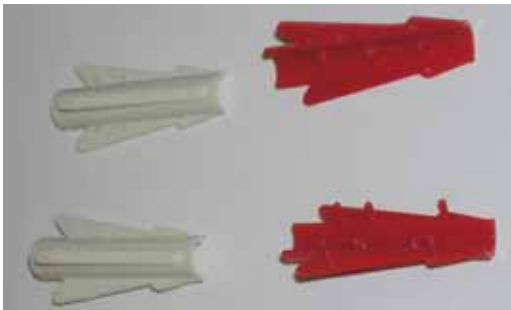

DIRECTIONAL SEARCH CLIPS

IEP Fire is please to announce the development and release of *Directional Search Clips* the newest product release from IEP Fire designed for firefighter safety. The *Directional Search Clips* are a two piece design that attaches to any 1/4" rope without the aid of special equipment or tools.

The arrow shape of the *Directional Search Clips* allows a gloved hand to easily identify the direction of egress by simply sliding the hand over the clip. A smooth slide over the clip indicates the arrow pointing towards the end of the rope, snagging the glove on the "quill" end indicates the direction of exit. *Directional Search Clips* are available in "GLOW IN THE DARK" & "FIRE ENGINE RED".

"GLOW IN THE DARK"

"FIRE ENGINE RED"

Two piece design is easily attached to your rope without the special equipment or tools.

Arrow shape of clip offers direction information through a smooth/snag sliding action. Simply slide hand over arrow, no more counting and feeling for multiple knots.